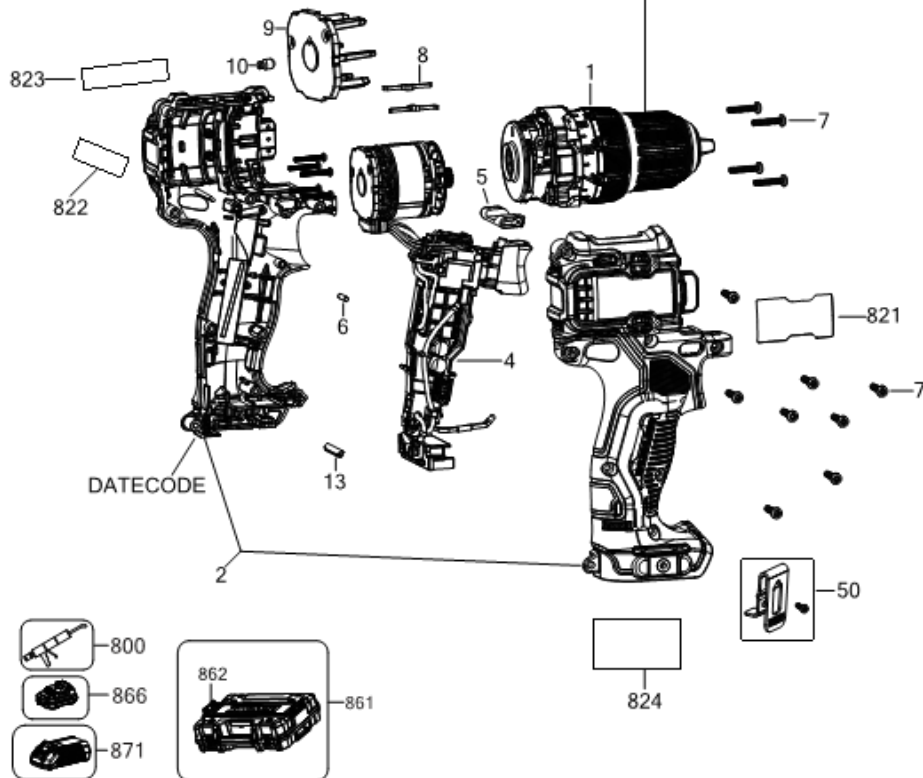

DEWALT

DCD701

TYPE
1

E20343

www.2helpU.com

19 - 11 - 2018

©

DCD701 CORDLESS DRILL 1

Parts List DCD701 CORDLESS DRILL 1

Item	Part Number	Qty	Part Description	General Description	Other Info	Repair Inst	Markets
1	N681261	1	TRANSMISSION SA			No	QW
2	N569260	1	CLAMSHELL SET			No	QW
4	N681272	1	MOTOR & SWITCH SA			No	QW
5	N399342	1	ACTUATOR FWD/REV			No	QW
6	N071836	1	ROLL PIN			No	QW
7	N463678	12	SCREW			No	QW
8	N014681	2	LEAF SPRING			No	QW
9	N552144	1	PLASTIC ADAPTOR			No	QW
10	N593131	1	PLUG			No	QW
13	N660916	1	PIN			No	QW
14	N607312	1	CHUCK KEYLESS			No	QW
15	N039795	5	SCREW			No	QW
16	N681262	1	SPINDLE SA			No	QW
17	N638045	1	O RING			No	QW
18	N529547	1	COLLAR			No	QW
19	N527880	1	ADJUSTER TORQUE			No	QW
20	N527879	1	SPRING			No	QW
21	N527878	12	SPRING			No	QW
22	N527877	1	WASHER			No	QW
23	N510716	1	BALL	STEEL, 5MM		No	QW
24	N531638	1	HOUSING			No	QW
25	N527659	1	WASHER LOCK			No	QW
26	N543525	1	LOCKING RING			No	QW
27	N647513	4	PIN			No	QW
28	N681264	1	CARRIER SA			No	QW
29	N532276	4	GEAR			No	QW
30	N531435	1	GEAR			No	QW
31	N531627	1	WASHER			No	QW
32	N531634	1	RING			No	QW
33	N527876	1	HOUSING			No	QW
34	N552206	1	WIRE STEEL			No	QW
35	N551526	1	LINK			No	QW