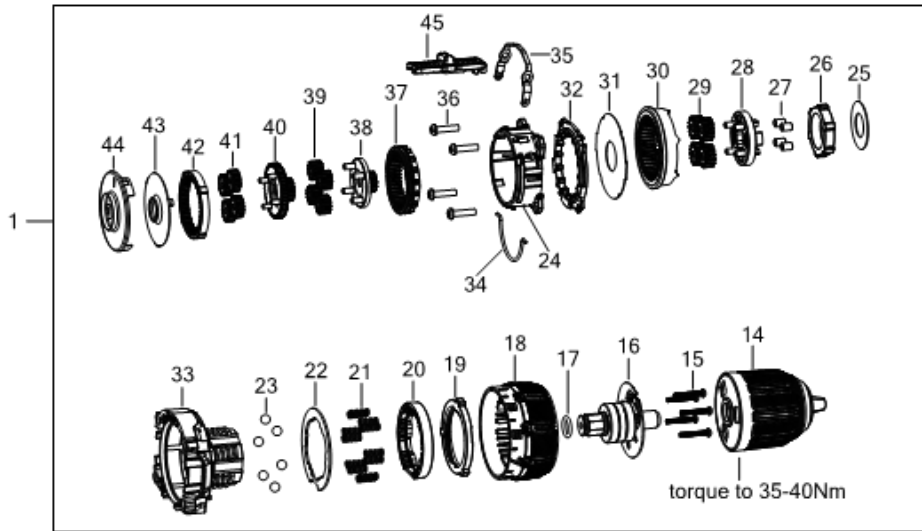

DEWALT

DCD701

TYPE
1

E20343

www.2helpU.com

19 - 11 - 2018

©

DCD701 CORDLESS DRILL 1

Parts List DCD701 CORDLESS DRILL 1

Item	Part Number	Qty	Part Description	General Description	Other Info	Repair Inst	Markets
1	N681261	1	TRANSMISSION SA			No	QW
2	N569260	1	CLAMSHELL SET			No	QW
4	N681272	1	MOTOR & SWITCH SA			No	QW
5	N399342	1	ACTUATOR FWD/REV			No	QW
6	N071836	1	ROLL PIN			No	QW
7	N463678	12	SCREW			No	QW
8	N014681	2	LEAF SPRING			No	QW
9	N552144	1	PLASTIC ADAPTOR			No	QW
10	N593131	1	PLUG			No	QW
13	N660916	1	PIN			No	QW
14	N607312	1	CHUCK KEYLESS			No	QW
15	N039795	5	SCREW			No	QW
16	N681262	1	SPINDLE SA			No	QW
17	N638045	1	O RING			No	QW
18	N529547	1	COLLAR			No	QW
19	N527880	1	ADJUSTER TORQUE			No	QW
20	N527879	1	SPRING			No	QW
21	N527878	12	SPRING			No	QW
22	N527877	1	WASHER			No	QW
23	N510716	1	BALL	STEEL, 5MM		No	QW
24	N531638	1	HOUSING			No	QW
25	N527659	1	WASHER LOCK			No	QW
26	N543525	1	LOCKING RING			No	QW
27	N647513	4	PIN			No	QW
28	N681264	1	CARRIER SA			No	QW
29	N532276	4	GEAR			No	QW
30	N531435	1	GEAR			No	QW
31	N531627	1	WASHER			No	QW
32	N531634	1	RING			No	QW
33	N527876	1	HOUSING			No	QW
34	N552206	1	WIRE STEEL			No	QW
35	N551526	1	LINK			No	QW